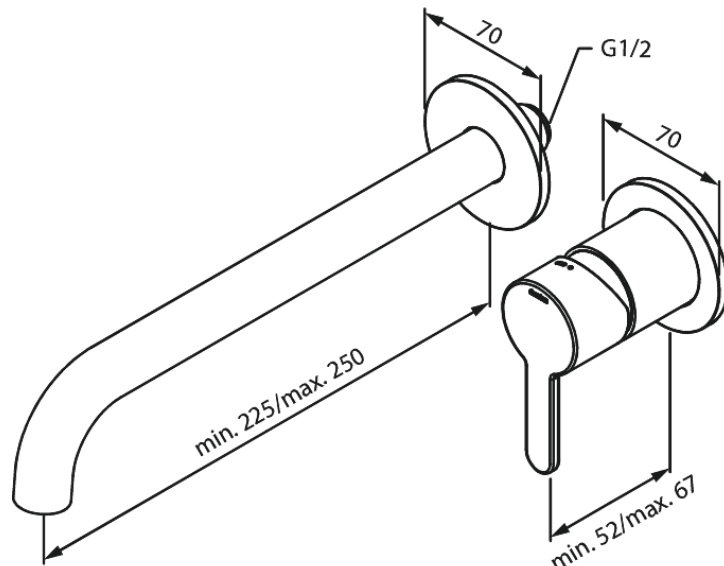

FM Mattsson Denmark ApS
Hvidkærvej 48, 5250 Odense SV, DK-56416218

+45 88 33 00 34 damixa-international@fmmattssongroup.com

Mere information på damixa.com

damixa